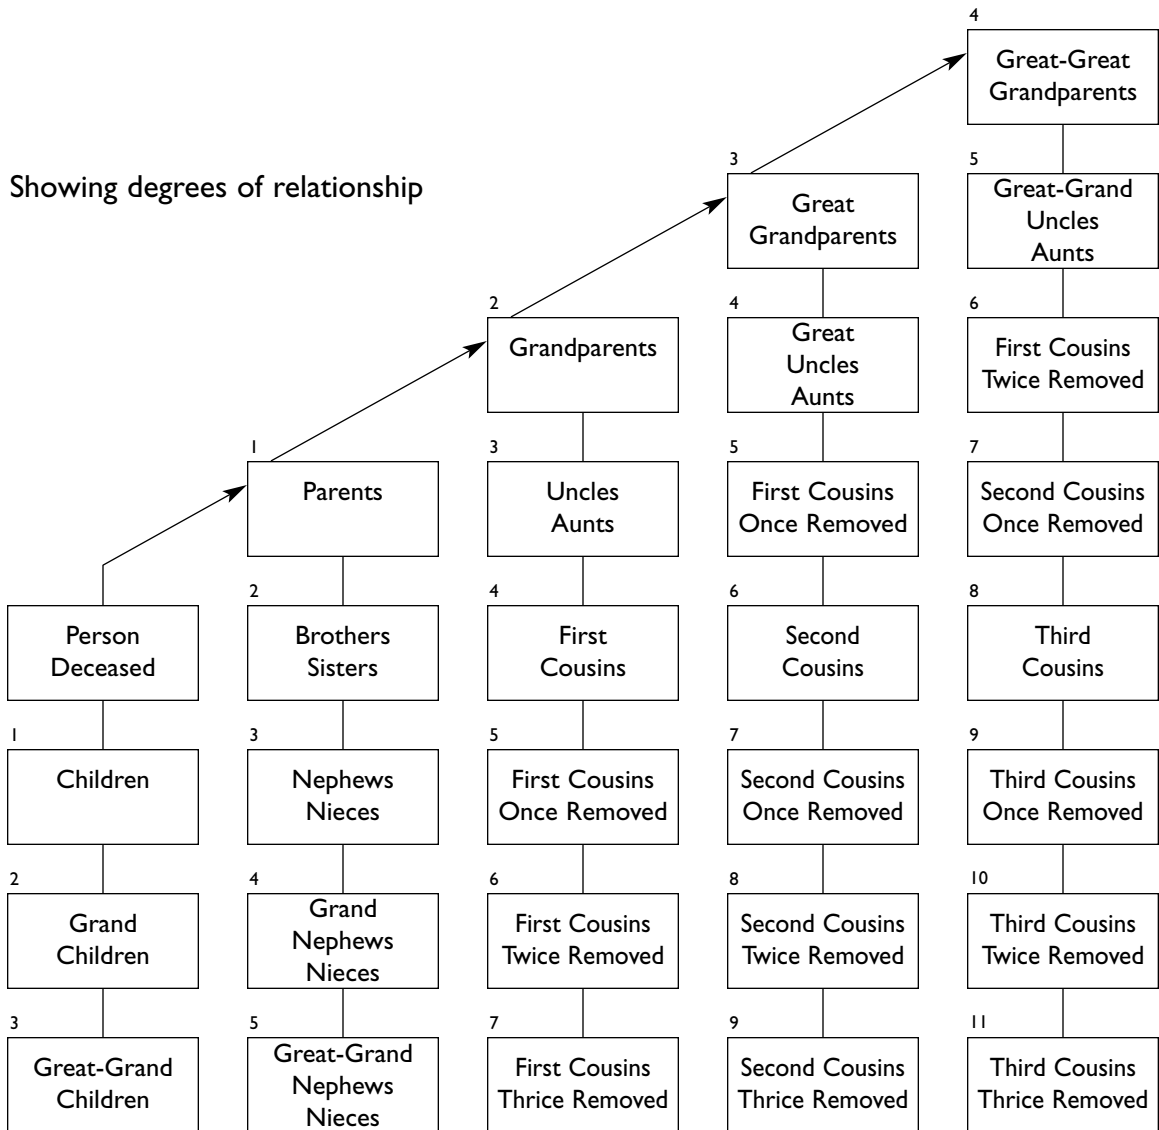

# Table of Consanguinity

**Sleepy Hollow Cemetery**  
 540 North Broadway • Sleepy Hollow, NY • 10591  
 914-631-0081 • [www.sleepyhollowcemetery.org](http://www.sleepyhollowcemetery.org)